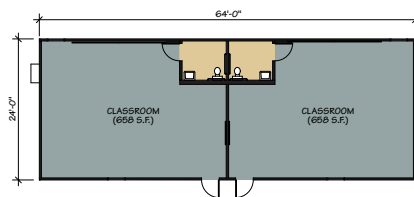

Ramtech RT Portable Classroom

Schools all across the SouthWest

Project Size

1536 sq ft

Facility Use

Portable Classroom

Description

Vinyl covered gypsum interior

Wall-hung HVAC units

Metal exterior & roof

Completion

About 30 days

Modular
Construction

	CLA-1536-A	1536 Sq. Ft.	CONTACT INFORMATION
	DOUBLE CLASSROOM BLDG. WITH RESTROOMS		4400 U.S. Highway 297, Suite 100 Houston, TX 77058-0759 (832) 458-4576 800-568-9376 info@ramtechbuilding.com

In 1982 Ramtech pioneered the concept of building all-modular portable classrooms and relocatable modular buildings that have now been in use by hundreds of public, private, and faith-based schools throughout the Southwest. The Ramtech RT (sale) and LT (lease) series portable classrooms, available with and without restrooms, are the largest selling portable classroom in Texas. At 1,536 square feet, each Ramtech double classroom building includes two three-ton wall-hung HVAC units, carpet or tile flooring, vinyl covered gypsum interiors, and marker boards. All Ramtech portable classrooms are available for sale or lease through the Texas Buy-board, TIPS (The Interlocal Purchasing System) and HGACBuy (Houston Galveston Area Council) purchasing cooperatives.